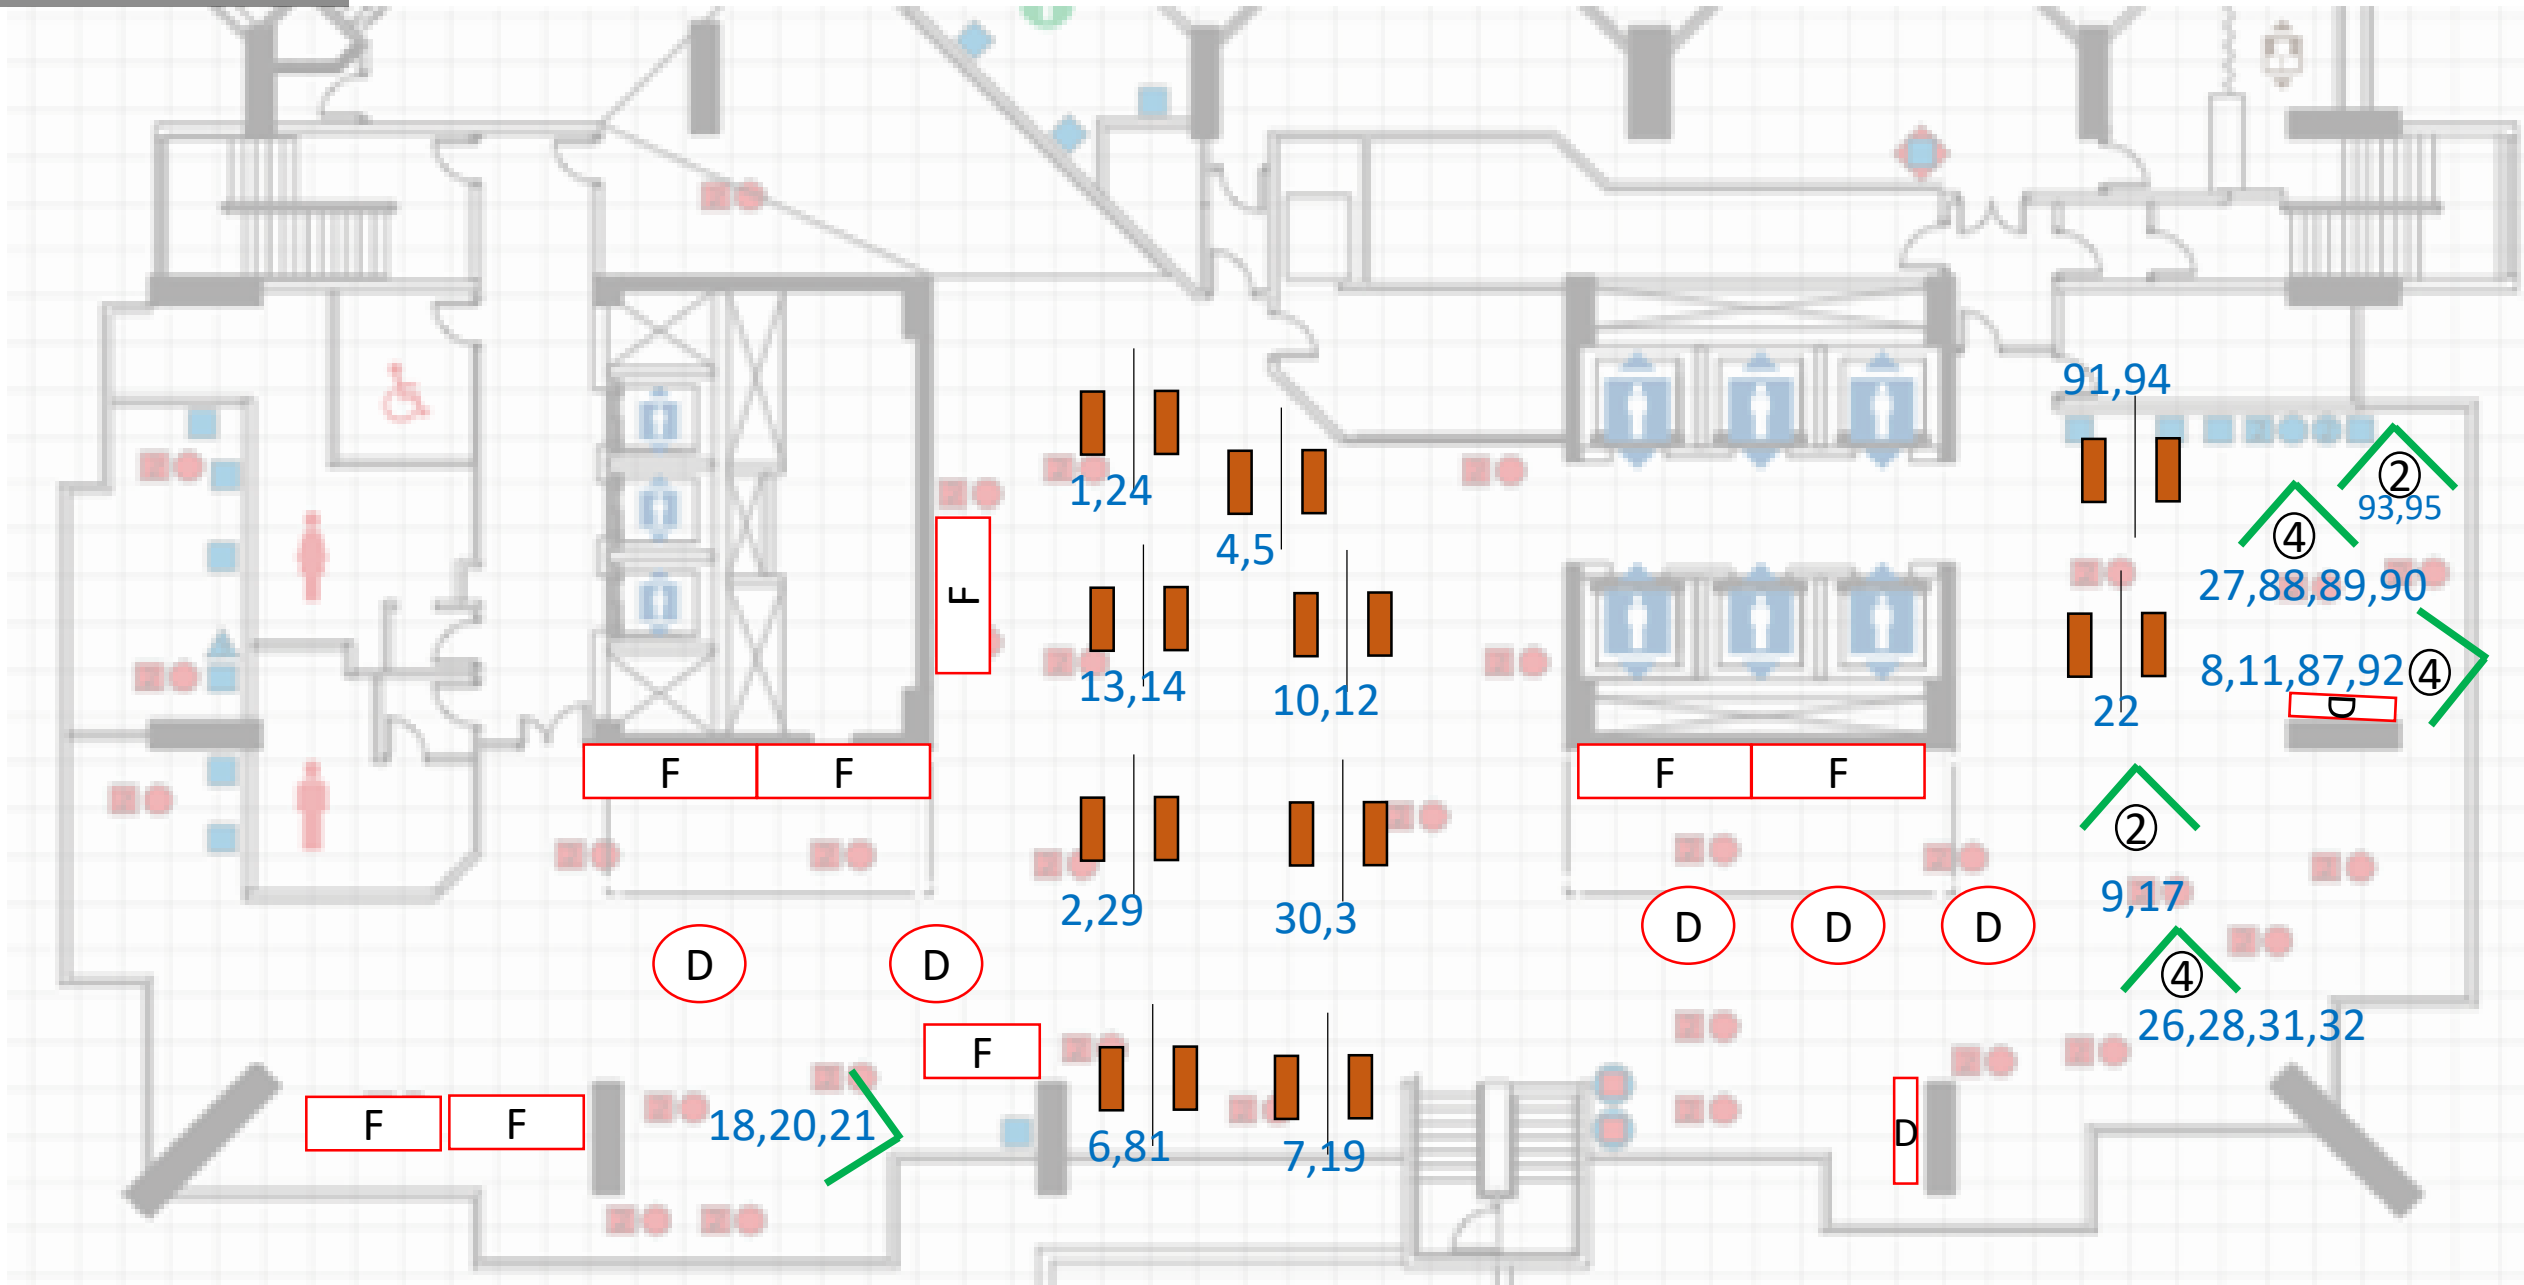

Symbols

Key						
 13A double floor socket	 2x 13A double wall sockets	 Twin wall data port	 Projector	 Toilets		
 2x 13A double floor sockets	 Single floor data port	 Triple wall data port	 Moveable wall	 Pillar		
 13A double wall socket	 Single wall data port	 Microphone socket	 Passenger lift			

 Food table

 Drinks

 4 Posters (2 on each side)

 2 Demo (1 on each side)

 Table

2 posters

There are 30 Demos, 64 Ubicomp Posters, 9 ISWC Posters
 Each Demo includes a table and a poster.
 Each Poster panel will fit two posters in the two sides.

Floor 1

Floor 2